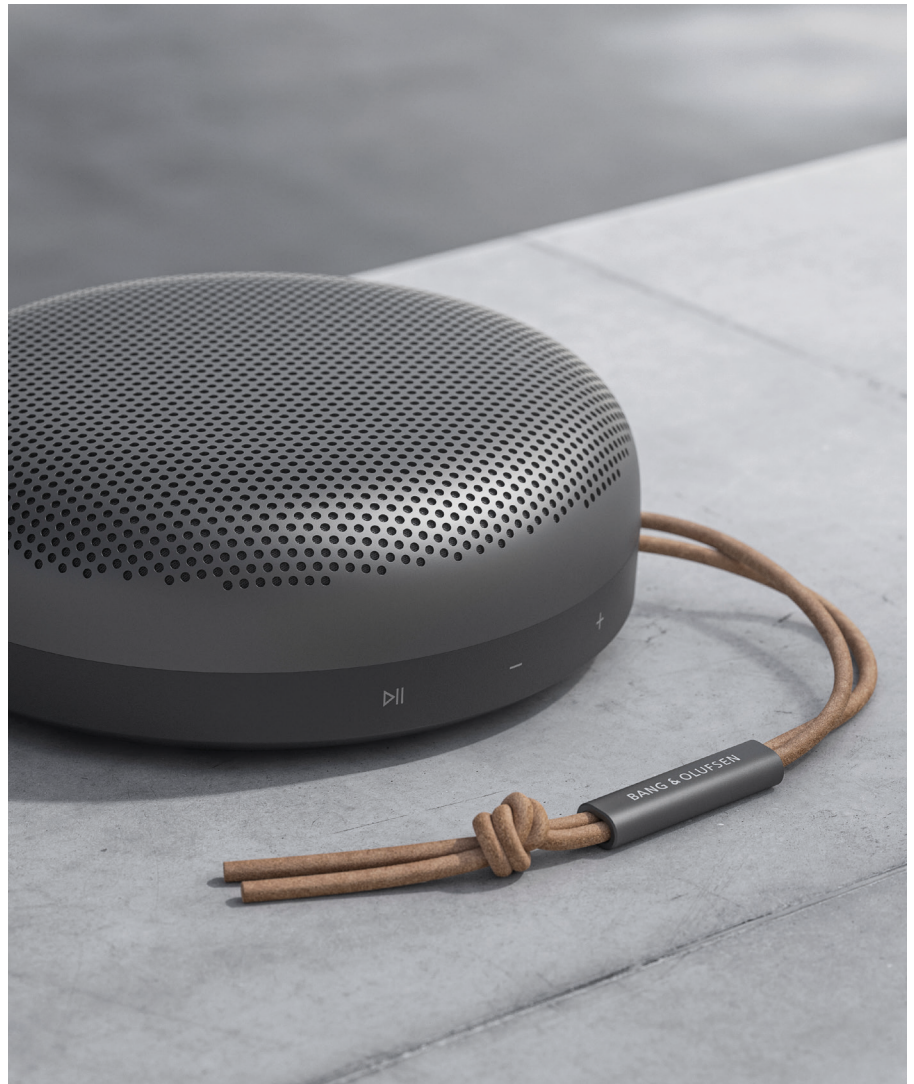

Bring beauty to the moment

With a refined, slim profile, clear user interface and numerous features, Beosound A1 2nd Gen. is a powerful portable speaker with an iconic design. Bang & Olufsen Signature Sound is at the heart of Beosound A1 2nd Gen., with aptX Adaptive Bluetooth technology.

It features up to 18 hours of play time at typical listening volumes and is fully dust and waterproof, meaning that it can be enjoyed wherever you take it. Beosound A1 2nd Gen. features Alexa voice assistant built-in and a three microphone array with FarField technology for great call clarity, making it a great conversation tool at home or at the office.

IMPORTANT FEATURES

- 🎵 Superb sound quality, with aptX Adaptive.
- 🔒 IP67 level dust and waterproofing.
- ✍️ Aesthetic office companion with enhanced call capability.
- 🗣️ Alexa voice assistant built-in.
- 🔋 Up to 18 hours of battery life at typical listening volumes.

GREY MIST

COPY BLOCKS FOR
MARKETING PURPOSE

5 words:

A powerful, beautiful portable speaker.

10 words:

A powerful, beautiful portable speaker with a wide breadth of capability.

25 words:

A powerful, beautiful portable speaker with a wide breadth of capability. The iconic design is fully dust and waterproof with strong battery life and features Alexa built-in.