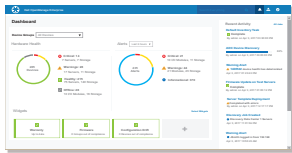

"Our PowerEdge Servers are the bedrock of our data center, they run everything mission critical."
- PJ Camm, Manager of IT, OTTO Motors

Dell EMC Solutions

When you buy a Dell EMC server, you get more than just hardware. You get access to IT solutions end-to-end. Dell and EMC bring together industry-leading expertise into a common platform to help you transform your data center. Dell EMC can deliver PowerEdge technology at any level of integration – from a best-in-breed platform, to a pre-integrated fully turnkey hybrid cloud implementation or any step in-between. Combining the PowerEdge server infrastructure with Dell Services and Financial Solutions allows you to modernize your data center faster, more affordably and with less risk.

OpenManage Systems Management

OpenManage Enterprise

OpenManage Mobile

Increase the productivity, reliability and cost effectiveness of your Dell EMC PowerEdge servers while making your IT operations more efficient as well. Designed for use by today's IT Professionals, the Dell EMC OpenManage Enterprise console simplifies, intelligently automates and unifies infrastructure management tasks. Though primarily designed to monitor, configure and update tower, rack and modular PowerEdge servers, OpenManage Enterprise also provides end-to-end infrastructure monitoring capabilities for Dell EMC storage and networking devices plus third-party hardware too. Add OpenManage Mobile to enable your IT Pros to receive and take action on both Dell EMC and third-party hardware events anytime, anywhere.

Dell EMC Services

To fully implement a modern infrastructure, organizations require reliable, comprehensive IT services to drive IT transformations, accelerate adoption of new technologies and maximize productivity.