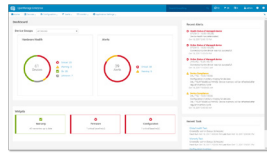

"Our PowerEdge Servers are the bedrock of our data center, they run everything mission critical."
- PJ Camm, Manager of IT, OTTO Motors

Dell EMC Solutions

When you buy a Dell EMC server, you get more than just hardware. You get access to IT solutions end-to-end. Dell and EMC bring together industry-leading expertise into a common platform to help you transform your data center. Dell EMC can deliver PowerEdge technology at any level of integration – from a best-in-breed platform, to a pre-integrated fully turnkey hybrid cloud implementation or any step in-between. Combining the PowerEdge server infrastructure with Dell Services and Financial Solutions allows you to modernize your data center faster, more affordably and with less risk.

OpenManage Systems Management

OpenManage Enterprise

OpenManage Mobile

Increase the productivity, reliability and cost effectiveness of your Dell EMC PowerEdge servers while making your IT operations more efficient as well. Designed for use by today's IT Professionals, the Dell EMC OpenManage Enterprise console simplifies, intelligently automates and unifies infrastructure management tasks. Though primarily designed to monitor, configure and update tower, rack and modular PowerEdge servers, OpenManage Enterprise also provides end-to-end infrastructure monitoring capabilities for Dell EMC storage and networking devices plus third-party hardware too. Add OpenManage Mobile to enable your IT Pros to receive and take action on both Dell EMC and third-party hardware events anytime, anywhere.

Dell EMC Services

To fully implement a modern infrastructure, organizations require reliable, comprehensive IT services to drive IT transformations, accelerate adoption of new technologies and maximize productivity.